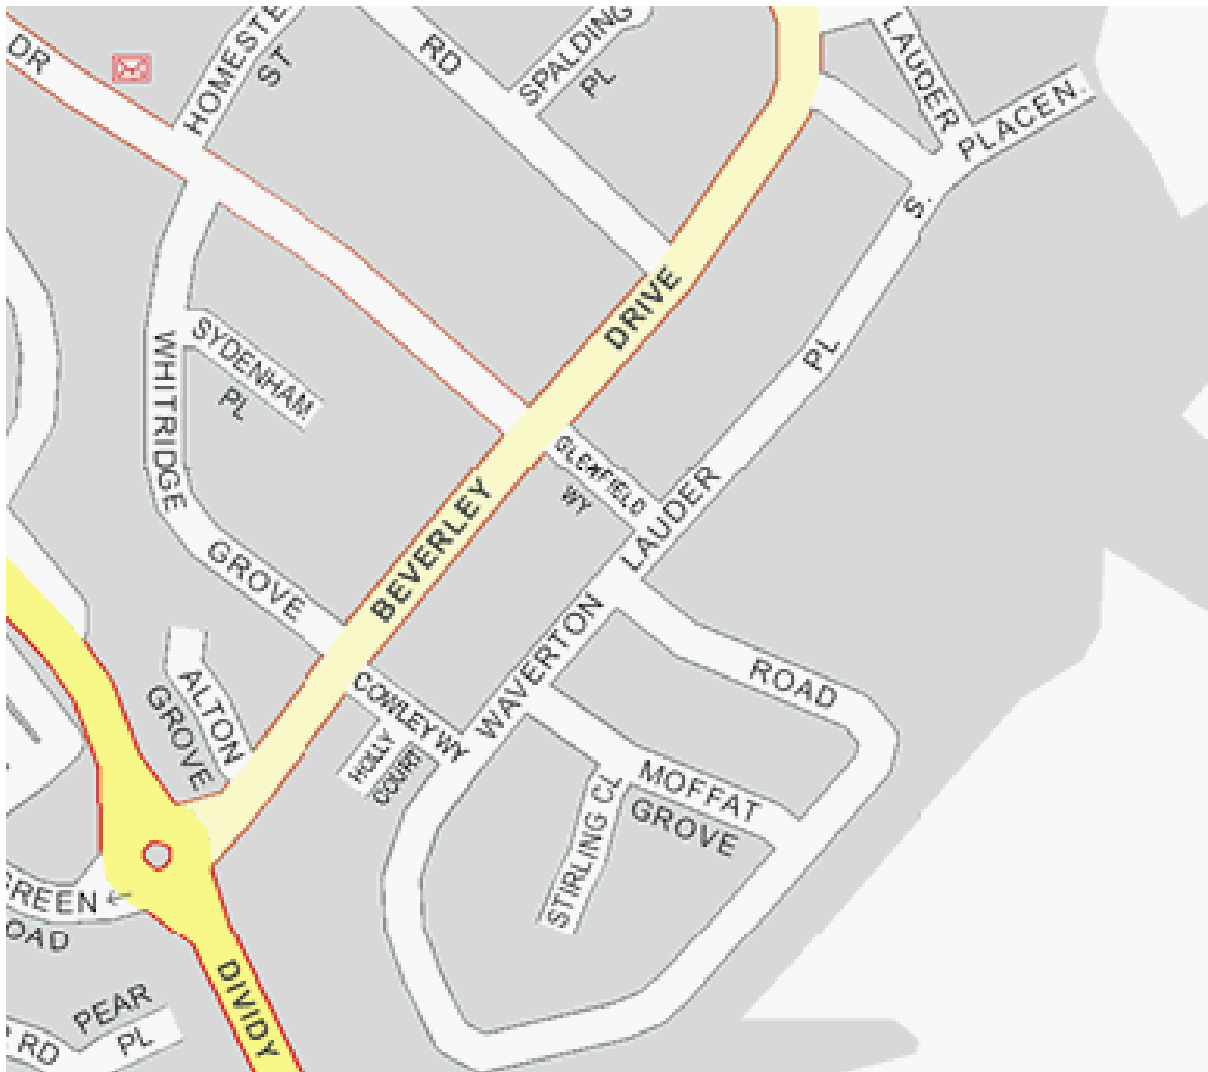

Willfield Centre,  
Lauder Place North, Bentilee, Stoke-on-Trent, ST2 0QL.

Take the A500 to Stoke-on-Trent. Follow the dual carriageway. At the second roundabout, take the first exit towards A53 - Leek. Immediately after passing under the railway bridge, turn left at the roundabout into Leek Road. Follow Leek Road, through the first main lights, past the University (on your right), over roundabout, continuing until the junction with traffic lights near B&Q / Used Car centre. Make sure you are in the far right hand lane. Turn right at the lights and stay in the right hand lane. Turn right at the first set of lights into Dividy Road (by Esso garage).

Continue along Dividy Road, straight across the first roundabout until you reach the next roundabout, by the Waggon and Horses Pub. Turn left and then turn right onto Glenfield Way. At the end, turn left into Lauder Place South. After about 50 yards, turn right into car park. Bear left immediately upon entering and proceed onto the tennis court at the far end of the car park.